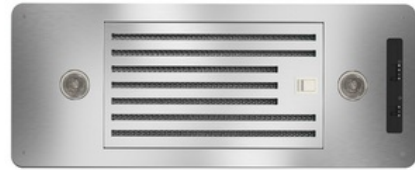

FERGUSON[®]
Bath, Kitchen & Lighting Gallery

Showroom Selections

CROSSTOWN BUILDERS
PORTICO UPGRADE

MEAGAN CHAPMAN
950 W County Line Rd
Jackson, MS 39213
(504) 849-3060 Ext. 3108
MEAGAN.CHAPMAN@FERGUSON.COM

Table of Contents

Table of Contents	2
CAFE 36" GAS RANGE	3

CAFE 36" GAS RANGE

GE Cafe Series Gas Cooktop
GCGP9536SLSS Stainless Steel

Zephyr Insert
ZAK8100ASBF Stainless Steel

GE Profile Series Built-In Microwave
GPEB7227SLSS Dorian Gray

GE Cafe Series Single Electric Wall Oven
GCT9050SHSS Stainless Steel

GE Built-In Dishwasher
GGDT655SSJSS Stainless Steel